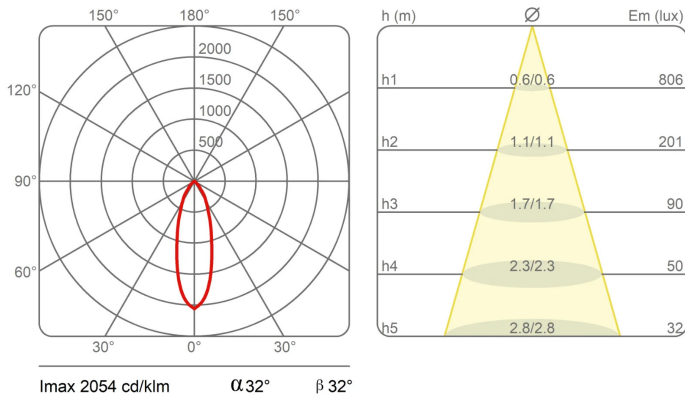

Certifications

EcoLabel

Courbes photométriques

1452/J/38/NE-DK SISTEMA U - 38° DARKLIGHT13W 3000K LED